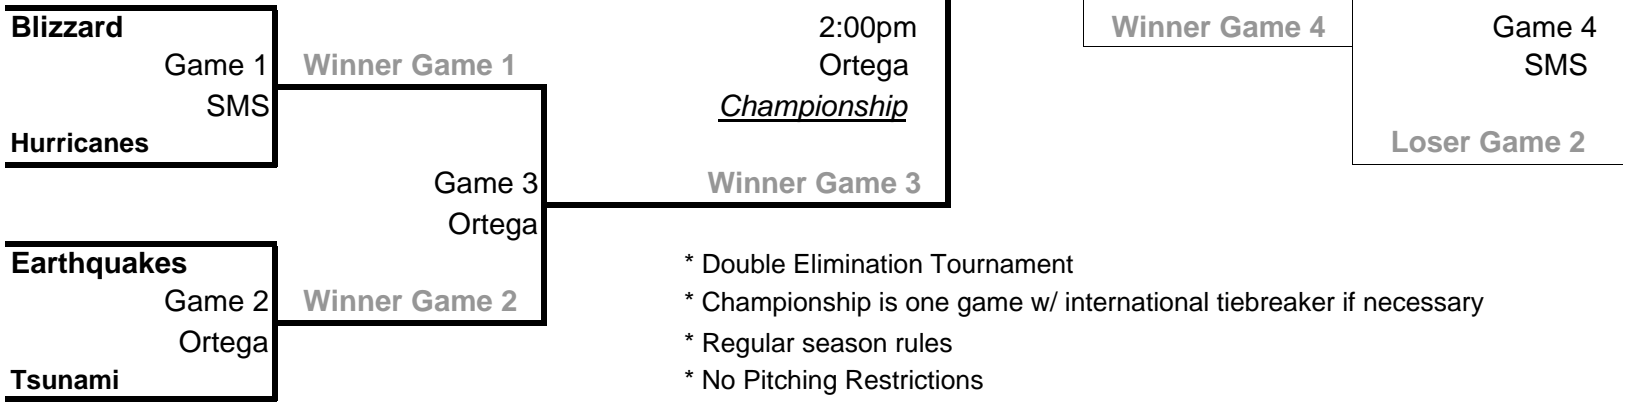

10U Division Bracket

19-May

21-May

31-May

28-May

21-May

All games during the week start at 5:30pm

- * Double Elimination Tournament
- * Championship is one game w/ international tiebreaker if necessary
- * Regular season rules
- * No Pitching Restrictions
- * Home team will be decided by toss of the coin as soon as the managers/head coaches of each team arrive.
- * The loser of the coin flip will have first choice of dugouts.